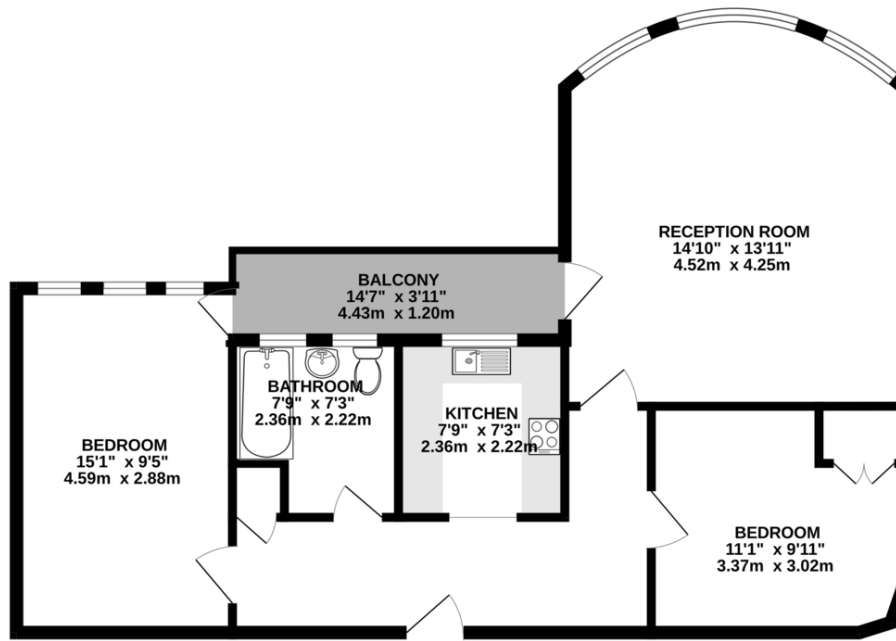

SECOND FLOOR
592 sq.ft. (55.0 sq.m.) approx.

Viewing Arrangements

Strictly by appointment

Contact Details

121 Denmark Hill

London

SE5 8EN

www.urbanvillagehomes.co.uk

sales@urbanvillagehomes.com

020 3519 9121

Agents Note: Whilst every care has been taken to prepare these sales particulars, they are for guidance purposes only. All measurements are approximate and for general guidance purposes only and whilst every care has been taken to ensure their accuracy, they should not be relied upon and potential buyers are advised to recheck the measurements